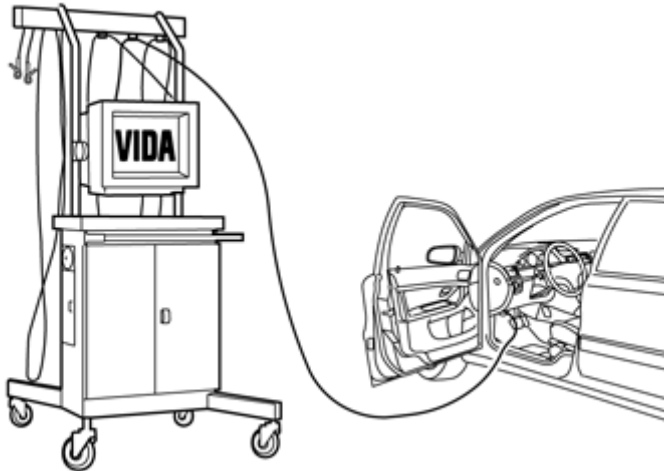

Installation instructions, accessories

Volvo Car Corporation Gothenburg, Sweden

8

IMG-381226

9

IMG-242268

Download software (application) for the accessory's function according to the service information in VIDA.

Order and download software according to: 31414397

10

Caution!

The car may need to be restarted up to 3 times after the application has been loaded in order for the activation of Navigation to be completed.